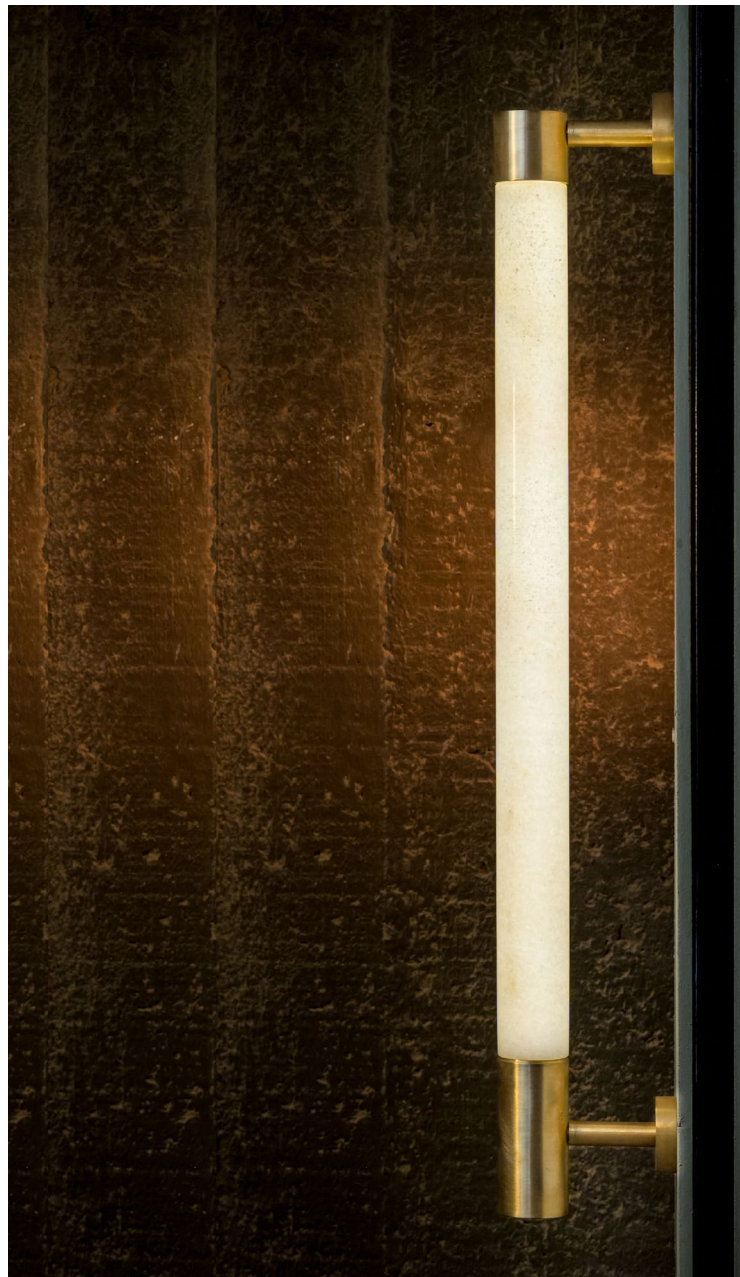

A stylized, handwritten signature in black ink, consisting of two main parts: a large, flowing 'R' on the left and a more complex, looped 'S' on the right.

R O O S H A D S H R O F F

MARBLE TUBES – WALL MOUNTED

Dimensions: 1'6" and 2'6"

Material: Makrana white marble with Brass fixtures

Marble: Plain or Carved

Year: 2019

Lead Time: 60 Days

Working with artisans in Jaipur, India, each piece is hand crafted from a singular block of white 'Makrana' marble- carefully hollowed out into a tube of 6mm thinness that allows for the light to pass through. Each piece takes on a different carving pattern that allows for different light patterns once illuminated.

Carved, finished and assembled by hand.

Customization available.

All pieces made to order.

MARBLE TUBES – WALL MOUNTED

Dimensions: 1'6" and 2'6"

Material: Makrana white marble with Brass fixtures

Marble: Plain or Carved

Year: 2019

Lead Time: 60 Days

Working with artisans in Jaipur, India, each piece is hand crafted from a singular block of white 'Makrana' marble- carefully hollowed out into a tube of 6mm thinness that allows for the light to pass through. Each piece takes on a different carving pattern that allows for different light patterns once illuminated.